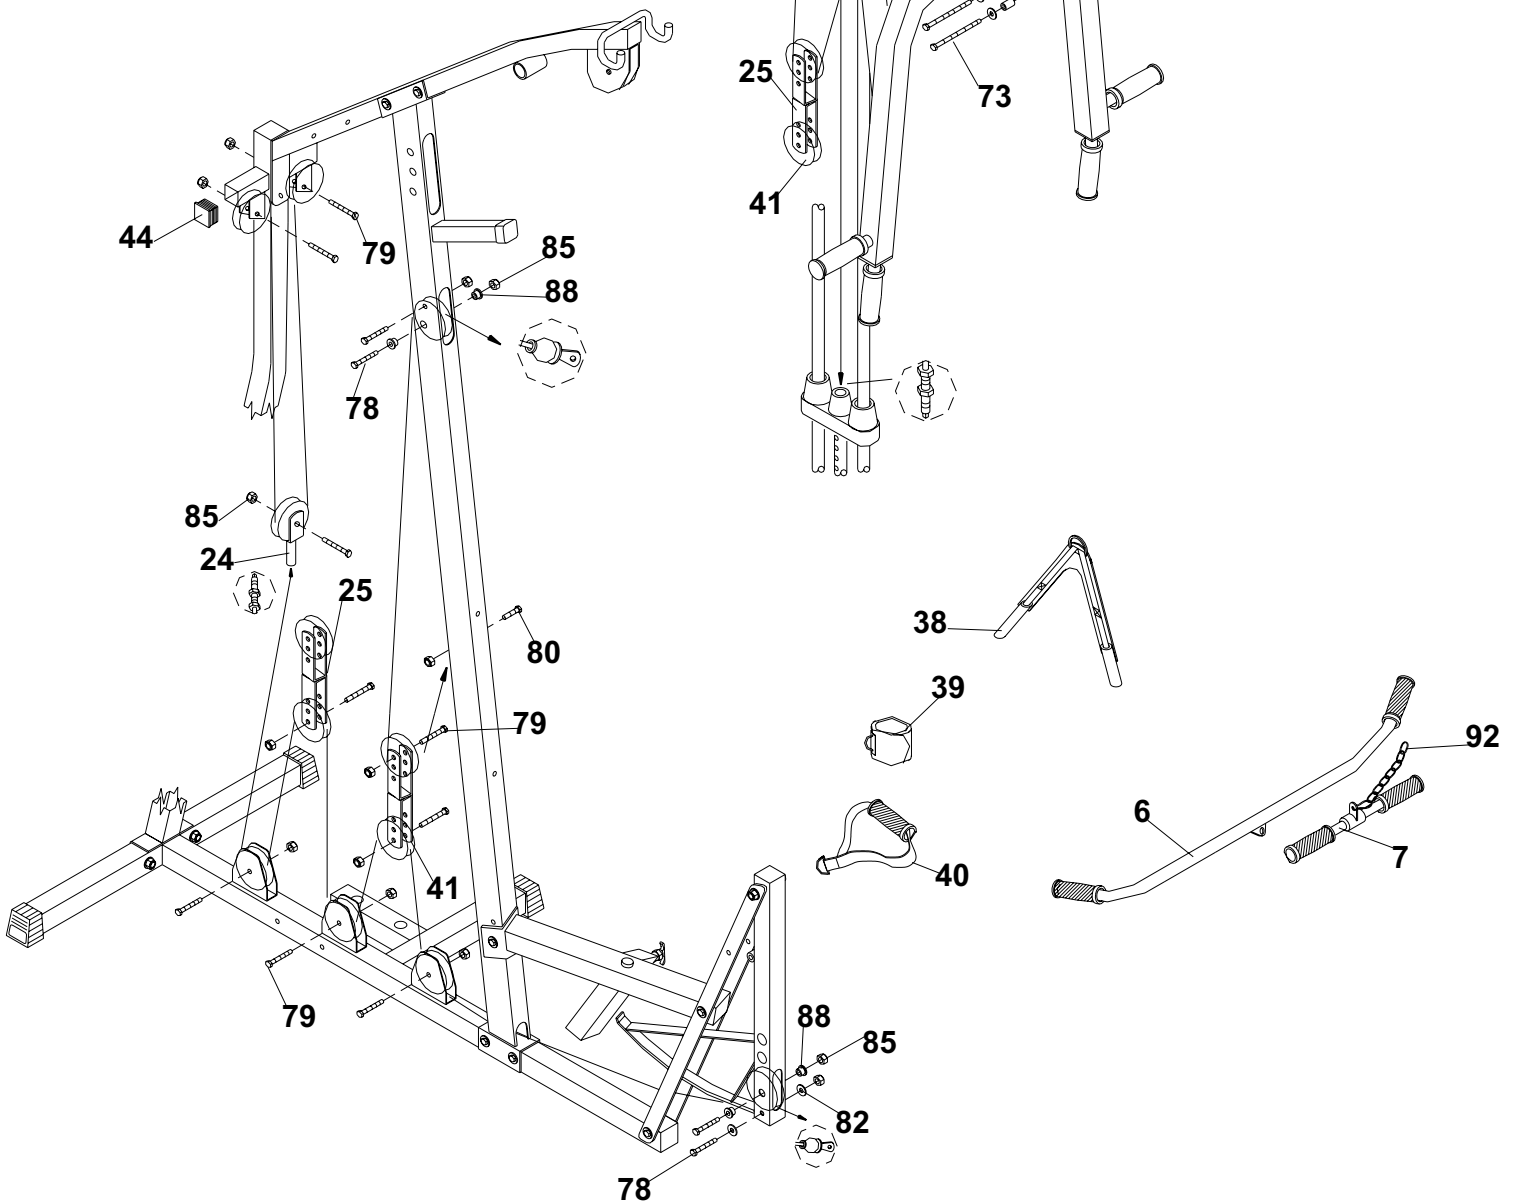

PULL DOWN CABLE 189"

LOW ROW CABLE 156"

PEC DEC CABLE 114"

AB CRUNCH CABLE 70"

REF#	PART#	DESCRIPTION
1	92272	MAIN BASE
2	92273	BASE SUPPORT TUBE
3	92274	REAR UPRIGHT
4	92275	FRONT UPRIGHT
5	92276	TOP BEAM
6	92004	LAT BAR
7	92005	ROWER BAR
8	92006	GUIDE RODS
9	93358	TOP WEIGHT PLATE 7/8"
10	92271	SELECTOR STEM 7/8"
11	95203	TOP SOCKET ASSEMBLY
12	92277	SEAT TUBE
13	92011	SEAT ADJUSTER
14	92278	LEG CURL ASSEMBLY
15	92013	LEG EXTENSION BAR
16	92014	ROLLER BAR 16"
17	92279	PRESS ARM
18	92280	PEC SEAT TUBE
19	92230	BACK PLATE 5 1/8 "
20	92281	PEC DECK ASSEMBLY
21	92282	LEFT PEC DECK ARM
22	92283	RIGHT PEC DECK ARM
24	92025	FLOATING PULLEY BRACKET
25	95205	DOUBLE FLOATING PULLEY BRACKET
26	95206	SEAT PAD
27	95207	BACK PAD
28	95208	PEC BACK PAD
29	95207	PEC SEAT PAD
30	92030	PEC ARM PAD
31	95209	PULL-DOWN CABLE
32	95210	LOW ROW CABLE
33	95211	PEC DECK CABLE
34	95212	AB CRUNCH CABLE
35	92037	ROLLER FOAM 7"
36	92038	HANDLE GRIP 1 1/4 X 5"
37	92039	HANDGRIP 1 X 5 1/4"
38	92040	AB STRAP
39	92041	ANKLE STRAP
40	92042	HANDLE STRAP
41	92043	PULLEY
42	92060	SQUARE END CAP 2"
43	92062	SQUARE END CAP 1 3/4"
44	92061	SQUARE END CAP 1 1/2"
45	92063	ROUND END CAP
46	92064	HOLLOW END CAP
47	92058	PLASTIC WASHER
48	92065	SOCKET BUSHING
49	92067	PLASTIC CAP
50	92055	RUBBER DONUT
51	92056	PEC DECK BUMPER
52	92057	PRES ARM BUMPER
53	92059	OUTER END CAP
71	92150	PIVOT SHAFT 3/8 X 3 5/8"
72	92151	PIVOT SHAFT
73	92152	HEX BOLT 3/8 X 7 1/4"
74	92153	HEX BOLT 3/8 X 3 3/4"
75	92154	HEX BOLT 3/8 X 3 1/4"
76	92156	HEX BOLT 3/8 X 3"
77	92176	HEX BOLT 3/8 X 2 3/4"
78	92159	HEX BOLT 3/8 X 2 1/2"
79	93404	HEX BOLT 3/8 X 1 3/4"
80	92161	HEX BOLT 3/8 X 1"
81	92162	FLAT WASHER 1 3/8 X 1/2"
82	92163	FLAT WASHER 1 X 3/8"
83	92164	SHIM WASHER
84	92165	LOCK NUT 1/2"
85	92166	LOCK NUT 3/8"
86	95215	L-PIN
87	92048	WEIGHT SELECTOR PIN
88	92047	STEP SPACER 1/2"
89	92045	PULLEY SPACER 3/4"
90	92049	FASTENING POP-PIN
91	92054	CABLE CLIP
92	92053	CHAIN
100	92066	SEAT POST CUSHION
101	92189	STEP SPACER 31 X 25.1 X 20
102	93390	LAT BAR HOOK COVER
104	92188	STEP SPACER 16 X 13.1 X 13
	95467	HARDWARE KIT
	92702	OWNERS MANUAL